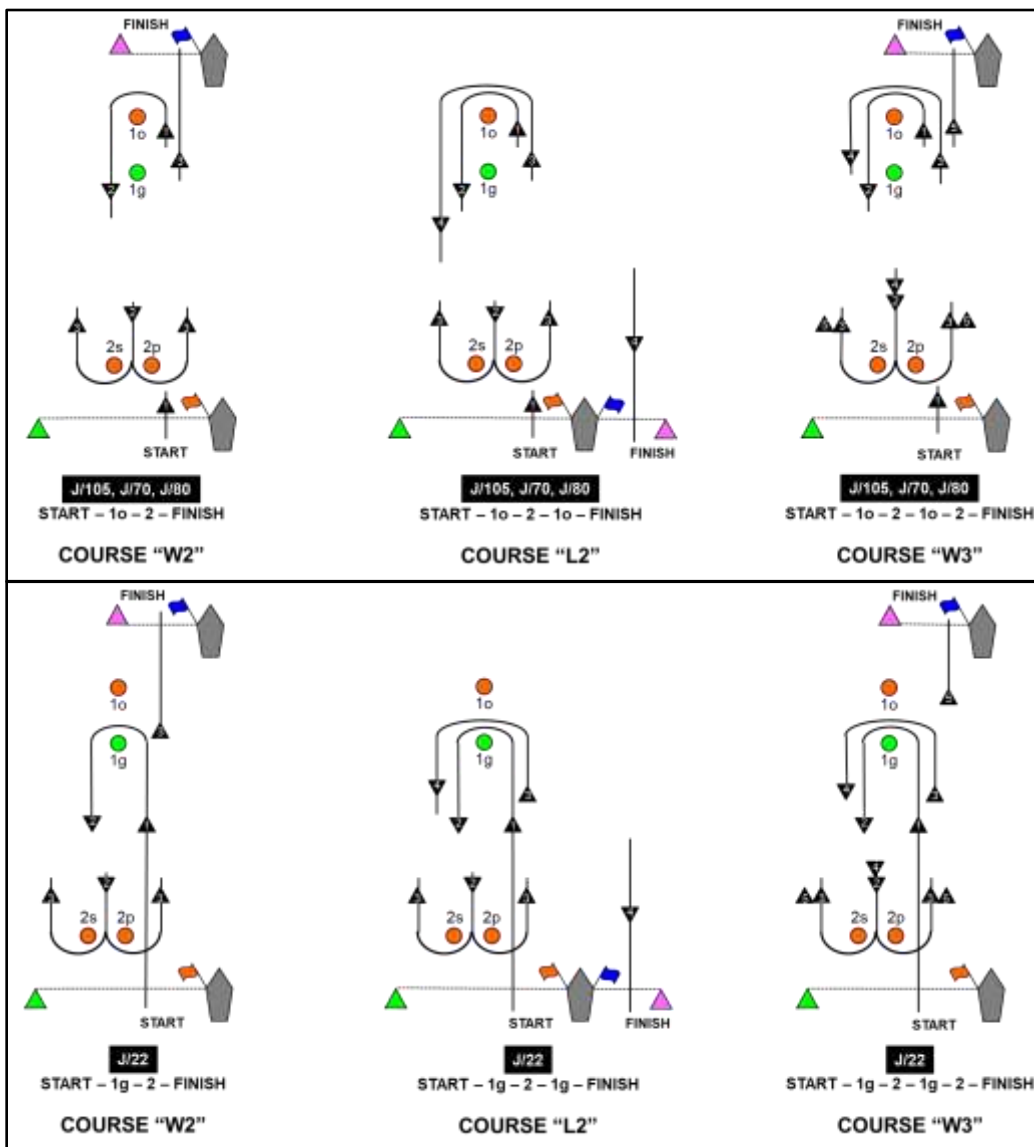

One-Design Classic

Saturday, 17 June 2023

ORGANIZING AUTHORITY
Eastport Yacht Club

CBYRA Sanction #317

SAILING INSTRUCTIONS Amendment No. 1

The course diagrams in SI 7.1 were revised to send only the J/22 class to the shorter weather mark. The diagrams were also updated to clearly show which weather mark each class shall round. SI 7.1 is replaced with the following.